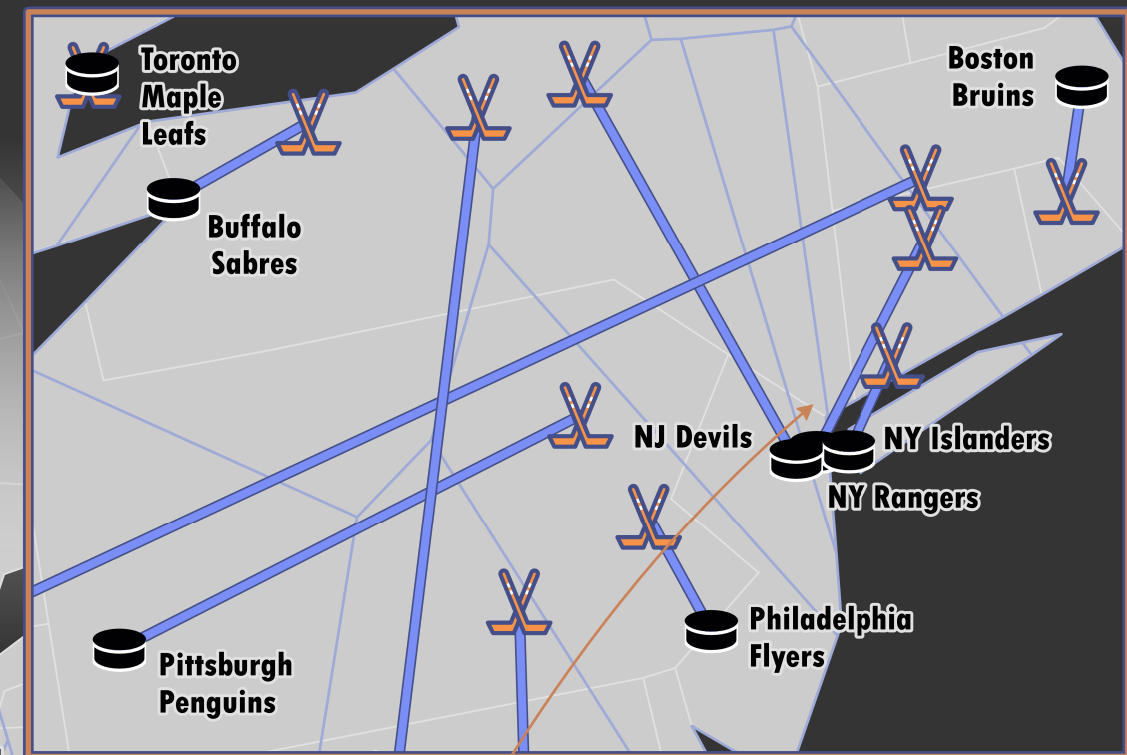

# NHL AND THEIR AHL TEAMS AFFILIATES

The Kraken have been sharing the Charlotte Checkers (AHL). Their affiliate will soon be the new AHL team, the Coachella Valley Firebirds (expected '22-'23 season)

Farthest distance between affiliates: Bakersfield Condors (AHL) to Edmonton Oilers (NHL) (1,284 miles)

Smallest "area of influence": NY Rangers (NHL)

Shortest distance between affiliates: Manitoba Moose (AHL) to Winnipeg Jets (NHL) and San Jose Barracuda (AHL) to San Jose Sharks (NHL) (0 miles; affiliates share arenas)

\*AKA Thiessen Polygon: an area around a point, where every location within the area is nearer to the point than to all the others. In this case, the point is the NHL team.

Cartography by pokateomaps.com  
Data from u/lambau88 on r/hockey and ProjectLinework.org