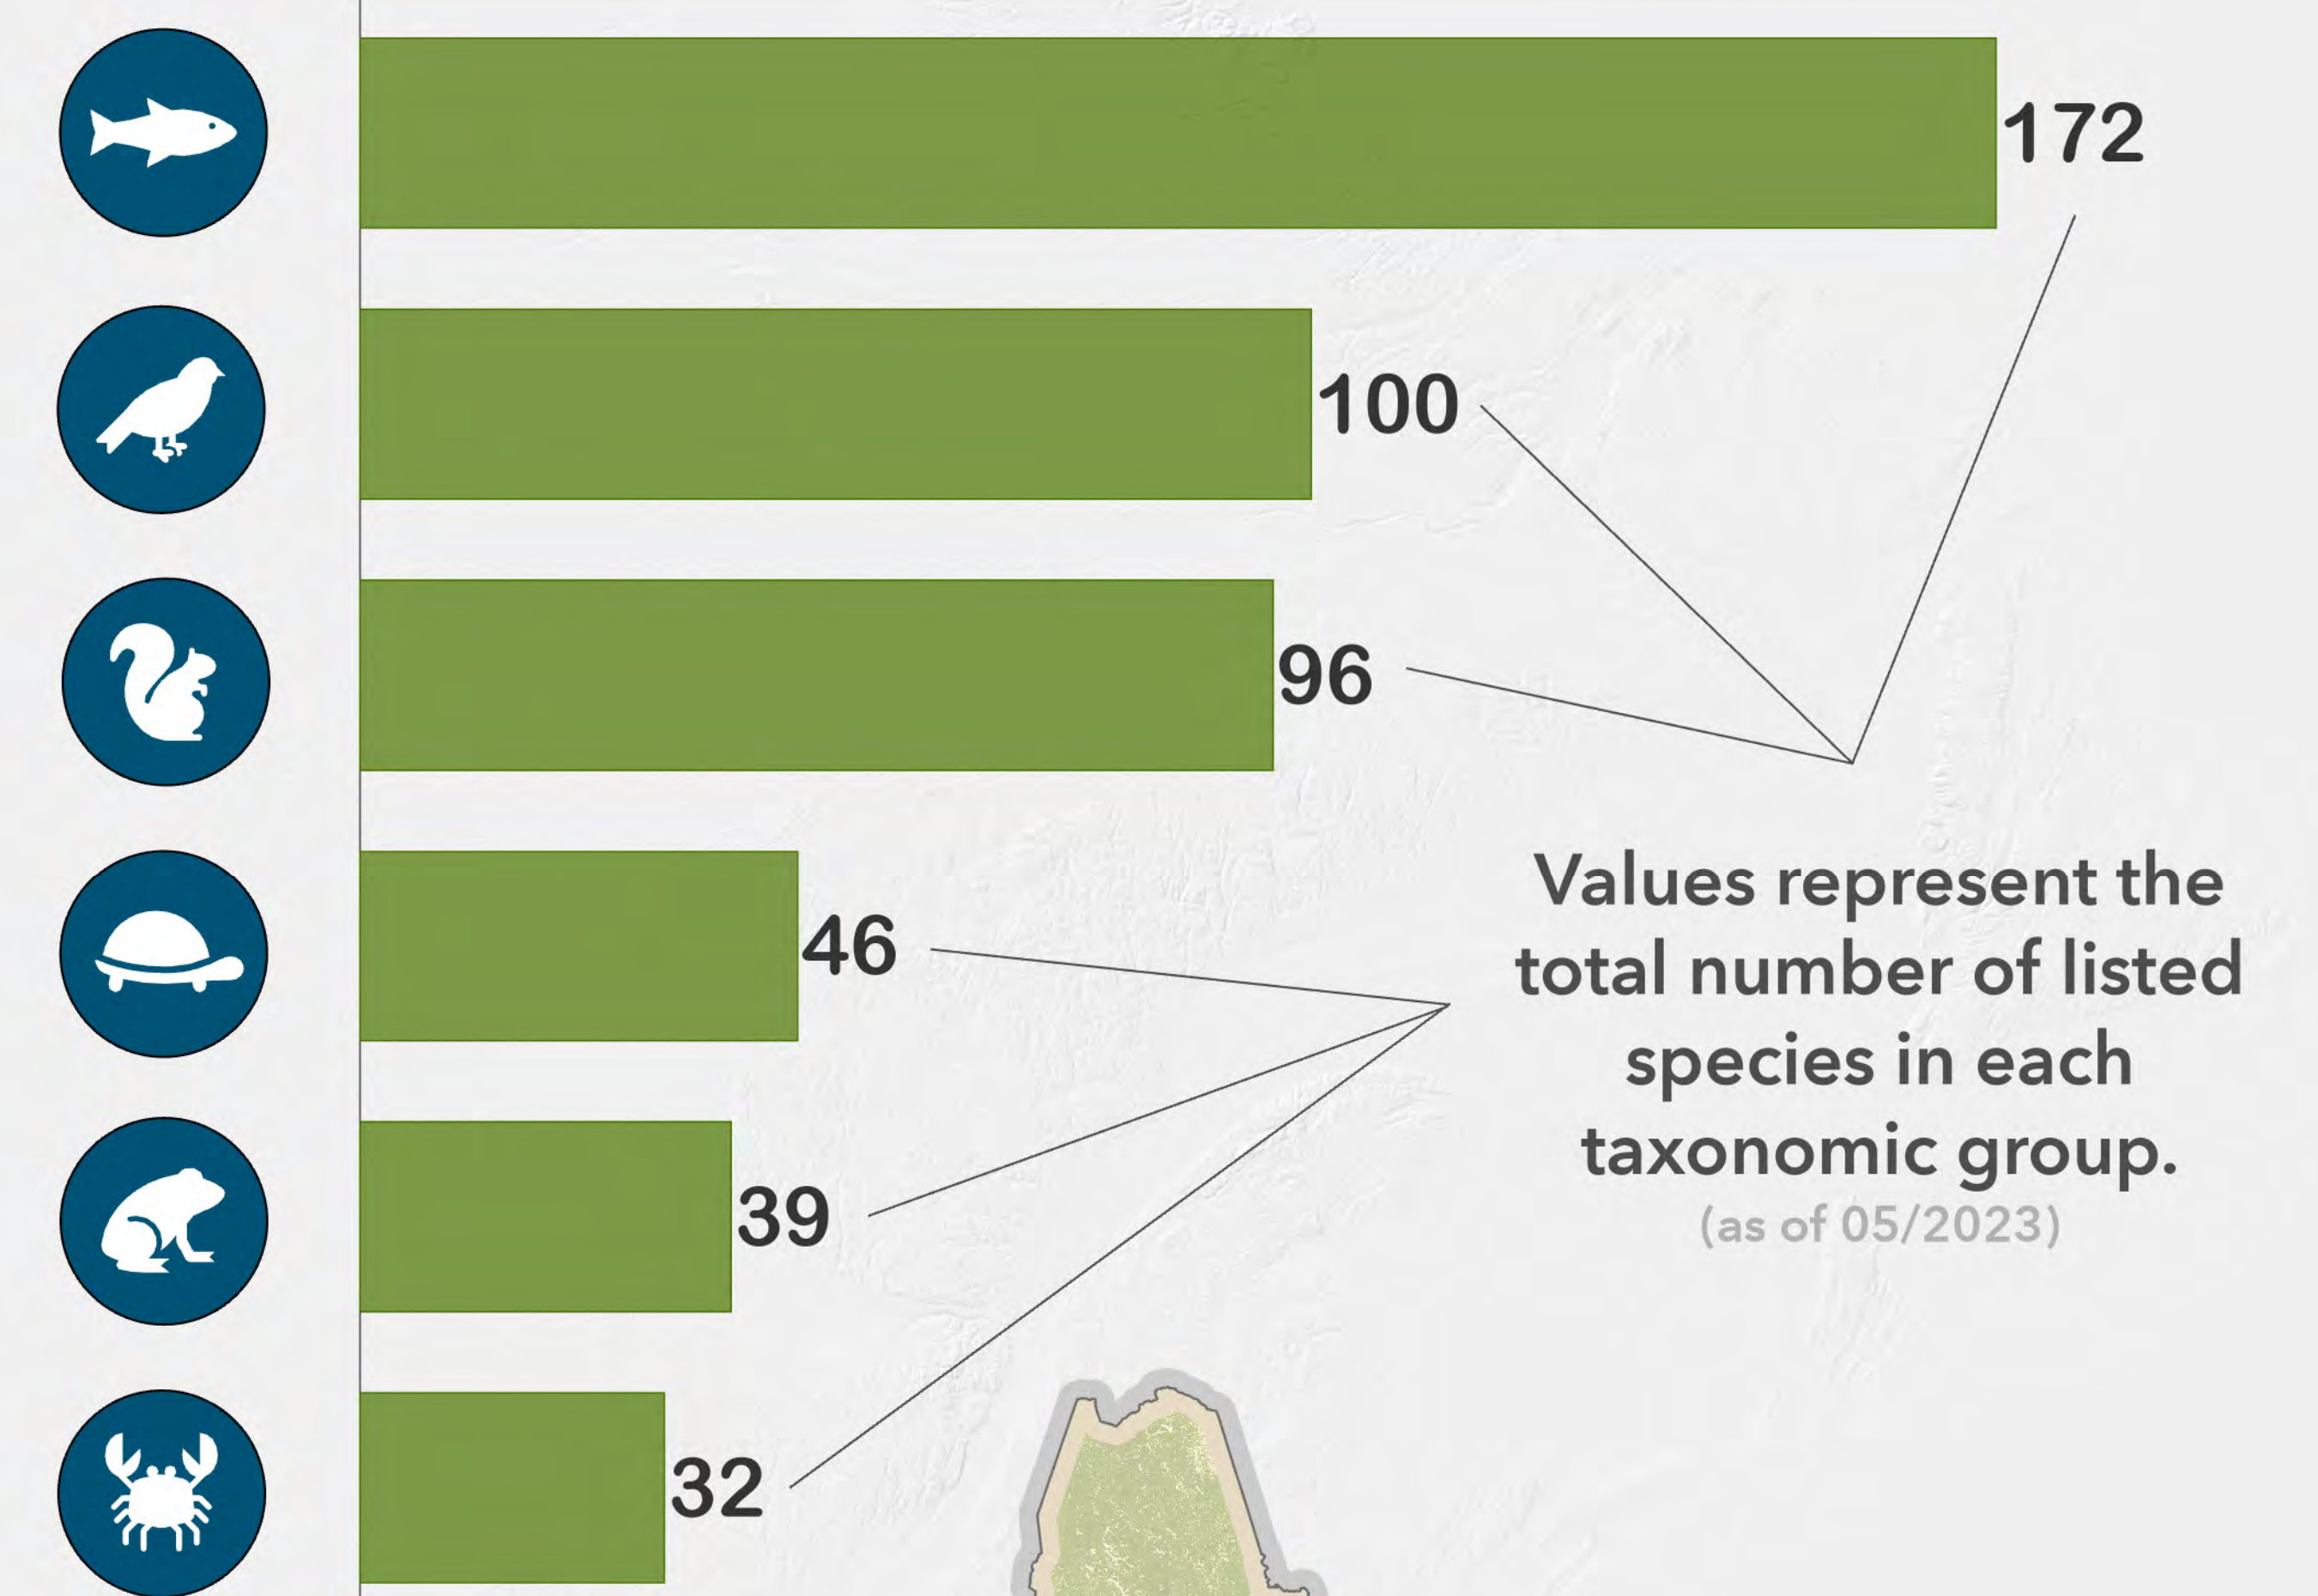

Stamped in History

50 Years of Imperiled Species Conservation

Since its establishment in 1973, the **U.S. Endangered Species Act** has protected threatened and endangered species and their critical habitats nationwide. To celebrate the **50th anniversary** of this landmark legislation, the **U.S. Postal Service released stamps** featuring ESA-listed species.

ESA-Listed Taxa in Stamp Collection

Image Source: U.S. Postal Service
 Data Sources: U.S. Fish and Wildlife Service, Esri Living Atlas
 Cartographer: Benjamin Tjepkes - 05/2023
 Coordinate System: NAD 83 Contiguous USA Albers
 Reference Scale: 1:30,000,000