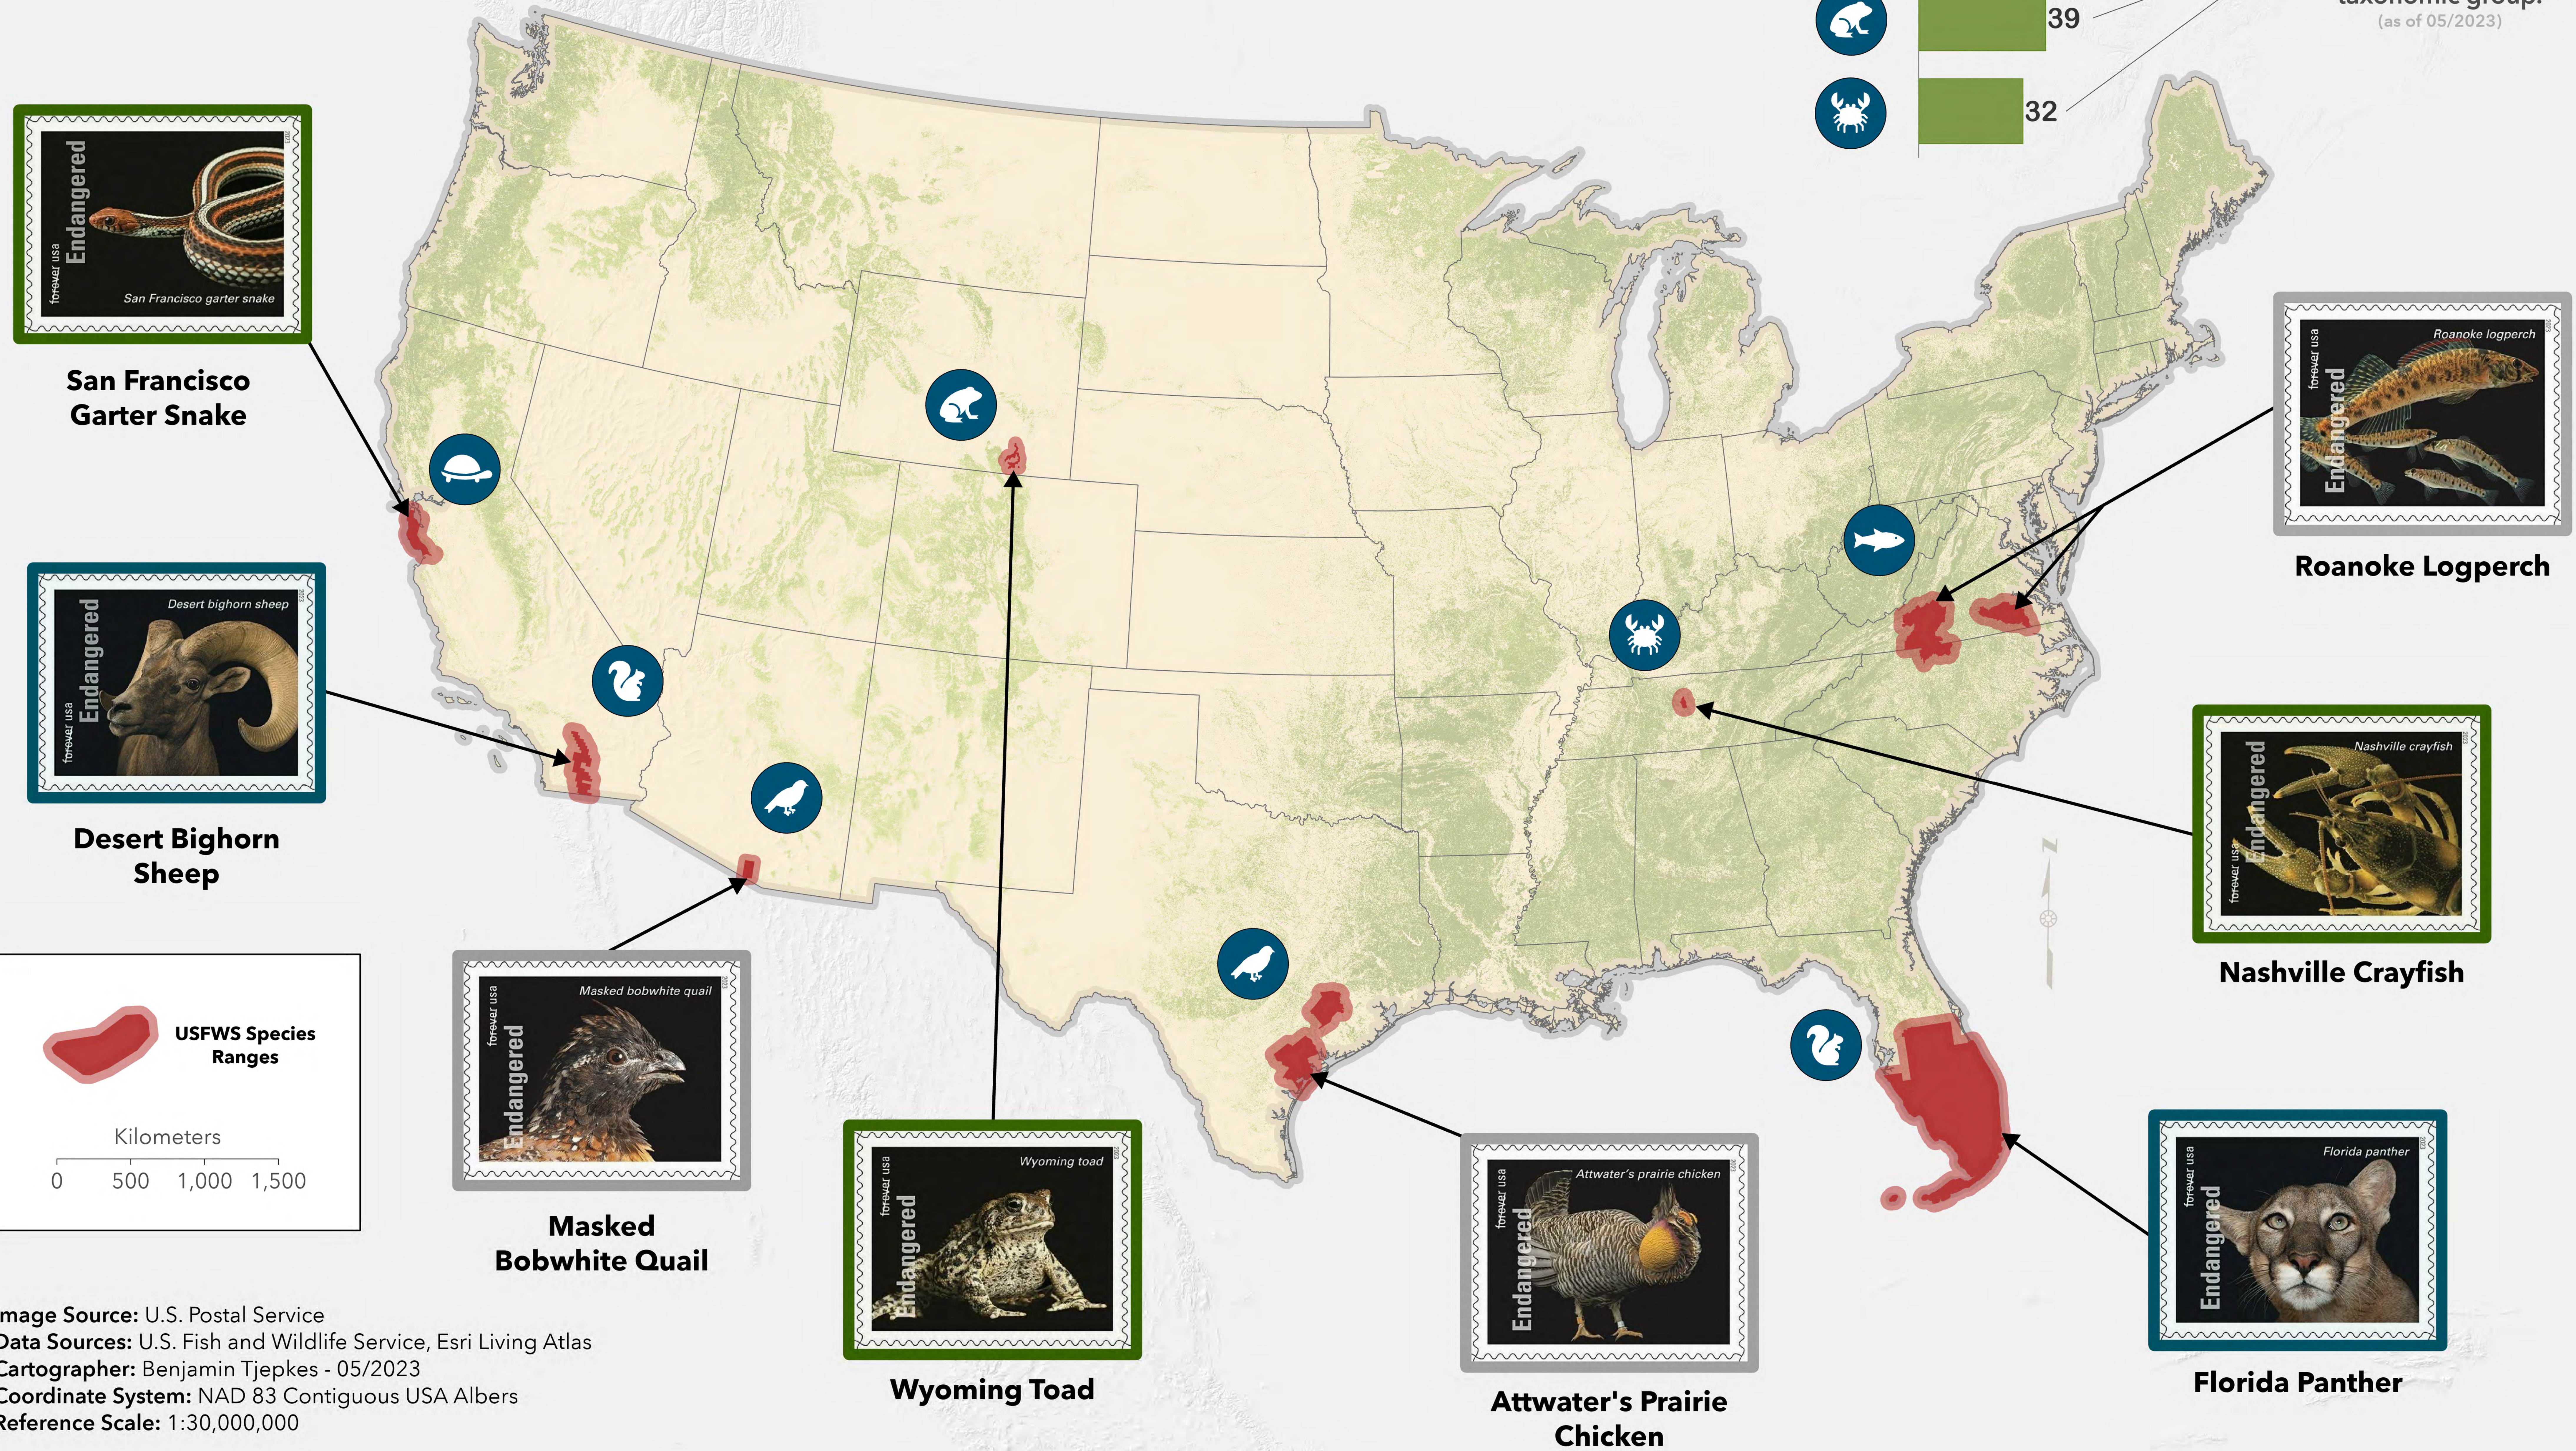

Stamped in History

50 Years of Imperiled Species Conservation

Since its establishment in 1973, the **U.S. Endangered Species Act** has protected threatened and endangered species and their critical habitats nationwide. To celebrate the **50th anniversary** of this landmark legislation, the **U.S. Postal Service released stamps** featuring ESA-listed species.

ESA-Listed Taxa in Stamp Collection

Image Source: U.S. Postal Service
 Data Sources: U.S. Fish and Wildlife Service, Esri Living Atlas
 Cartographer: Benjamin Tjepkes - 05/2023
 Coordinate System: NAD 83 Contiguous USA Albers
 Reference Scale: 1:30,000,000