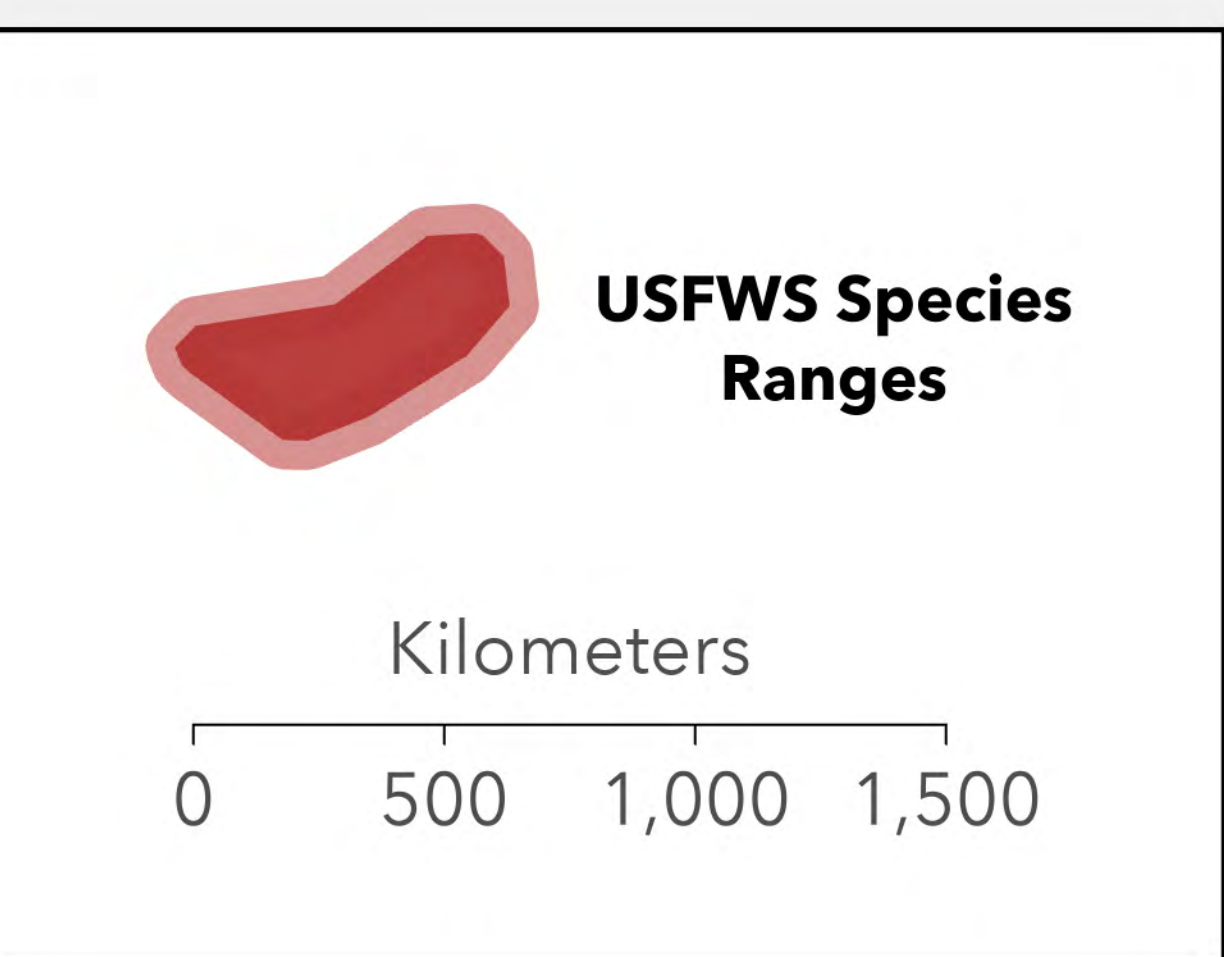

ESA-Listed Taxa in Stamp Collection

Image Source: U.S. Postal Service
 Data Sources: U.S. Fish and Wildlife Service, Esri Living Atlas
 Cartographer: Benjamin Tjepkes - 05/2023
 Coordinate System: NAD 83 Contiguous USA Albers
 Reference Scale: 1:30,000,000