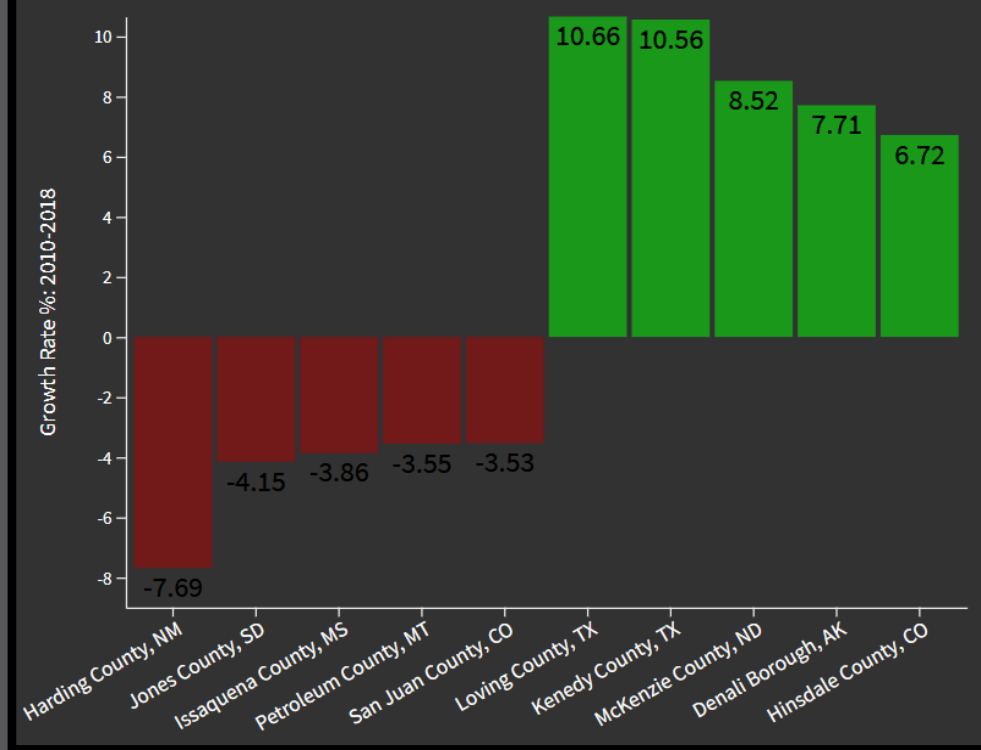

# US Counties by Growth Rate 2010 -> 2018

# U.S. Counties 2010 - 2018

## Where in the US is population rising and declining?

### Highest/Lowest 5 Counties by Growth Rate Percent 2010-2018

Growth rate = Height of bins  
(Filtered to top 10%)

Unemployment rate = Color of hexbins

Poverty level = Color of county borders