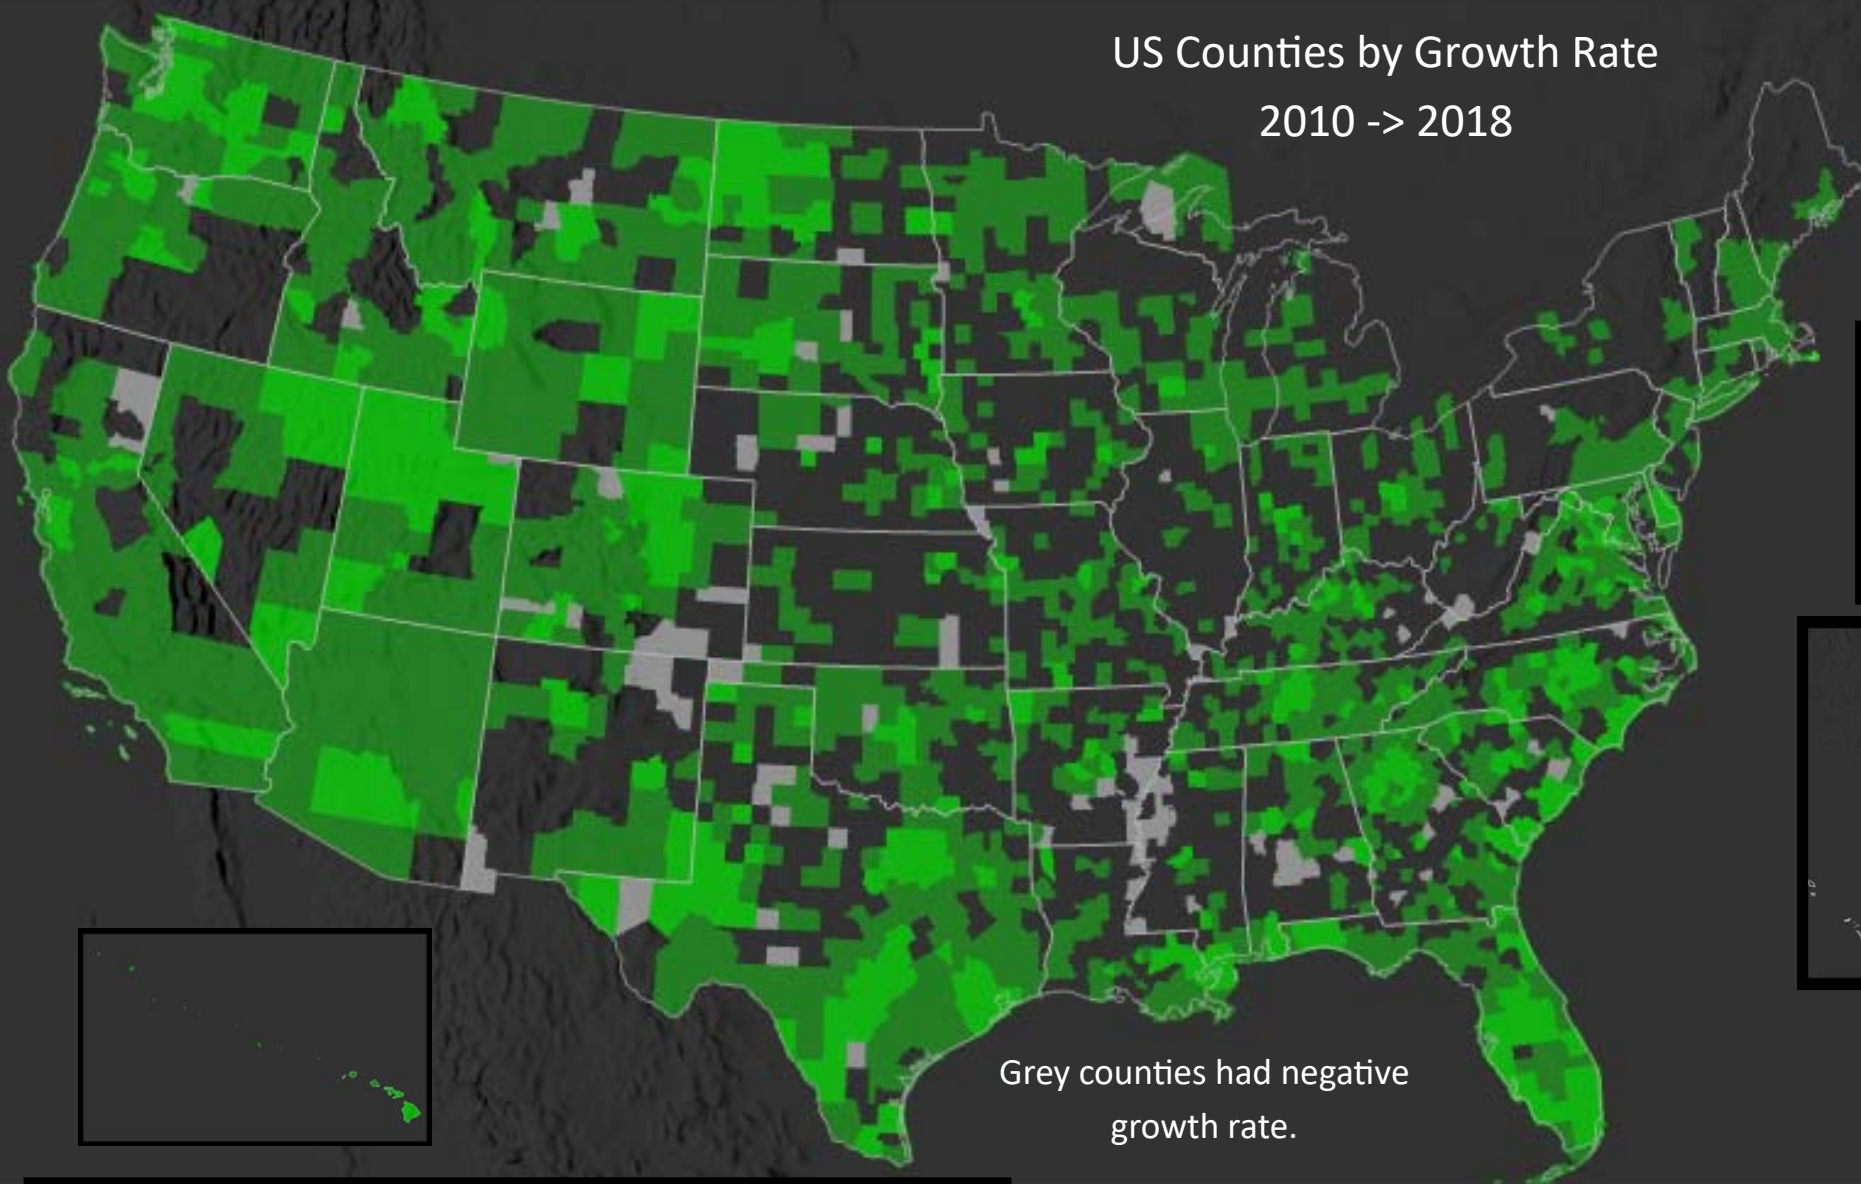

# US Counties by Growth Rate 2010 -> 2018

# U.S. Counties 2010 - 2018

## Where in the US is population rising and declining?

### Highest/Lowest 5 Counties by Growth Rate Percent 2010-2018

Growth rate = Height of bins  
(Filtered to top 10%)

Unemployment rate = Color of hexbins

Poverty level = Color of county borders