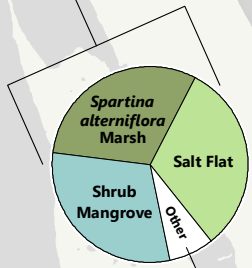

THE WETLANDS OF PONCE INLET, FL

Wetlands
 Transitional Shrub
 Hardwood Swamp
 Shallow Marsh