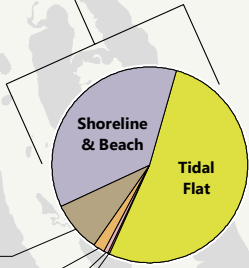

THE WETLANDS OF PONCE INLET, FL

Wetlands
 Transitional Shrub
 Hardwood Swamp
 Shallow Marsh