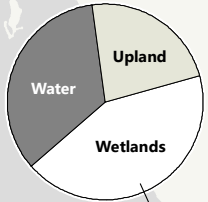

THE WETLANDS OF PONCE INLET, FL

Wetlands
 Transitional Shrub
 Hardwood Swamp
 Shallow Marsh